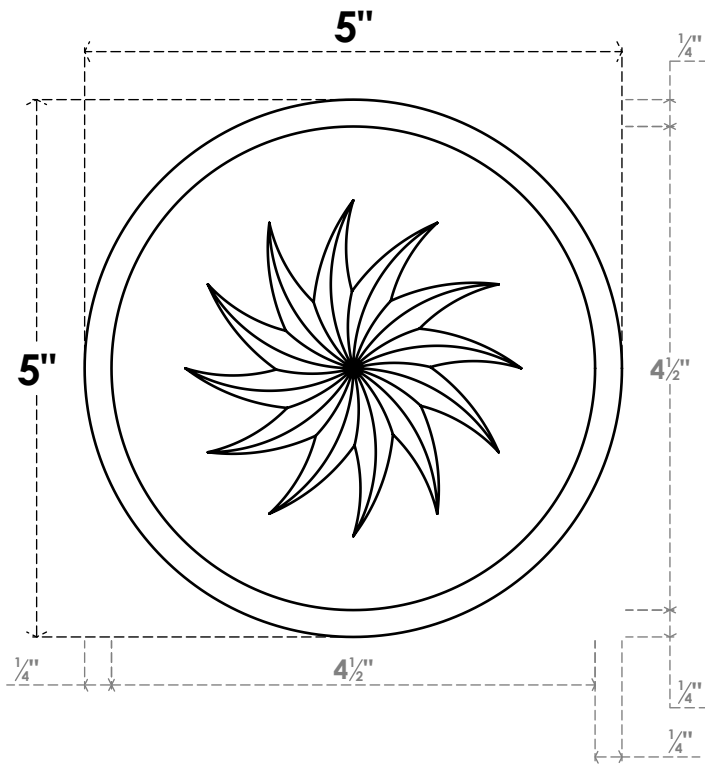

# ROSP050X050X100GRY13

5"W X 5"H X 1"P STANDARD GRAYSON SPIRAL ROSETTE WITH BEVELED EDGE, ARCHITECTURAL GRADE PVC

**FRONT**

**SIDE**

EKENA MILLWORK  
2300 WEST MAIN ST.  
CLARKSVILLE, TX 75426  
TOLL FREE: 866-607-0453  
WWW.EKENAMILLWORK.COM