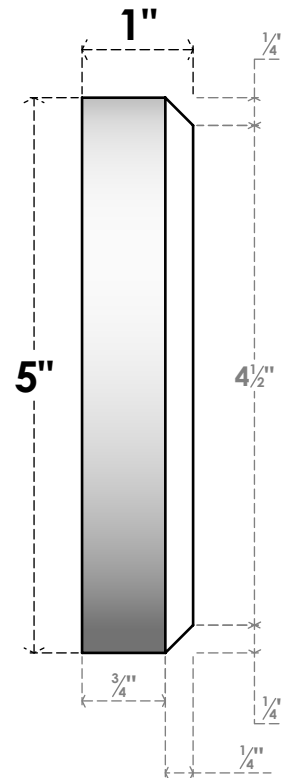

# ROSP050X050X100GRY13

5"W X 5"H X 1"P STANDARD GRAYSON SPIRAL ROSETTE WITH BEVELED EDGE, ARCHITECTURAL GRADE PVC

**FRONT**

**SIDE**

EKENA MILLWORK  
2300 WEST MAIN ST.  
CLARKSVILLE, TX 75426  
TOLL FREE: 866-607-0453  
WWW.EKENAMILLWORK.COM

### NOTES

1. INSTALLATION TO BE COMPLETED IN ACCORDANCE WITH MANUFACTURER'S SPECIFICATIONS.
2. DRAWING MAY NOT BE TO SCALE
3. THIS DRAWING IS INTENDED FOR DESIGN AND PLANNING PURPOSES ONLY.
4. ALL INFORMATION CONTAINED HEREIN WAS CURRENT AT THE TIME OF DEVELOPMENT BUT MUST BE REVIEWED AND APPROVED BY THE PRODUCT MANUFACTURER TO BE CONSIDERED ACCURATE.
5. ARCHITECTURAL GRADE PVC PRODUCTS ARE MADE FROM EXPANDED CELLULAR PVC AND COME NATURALLY WHITE BUT MAY BE PAINTED